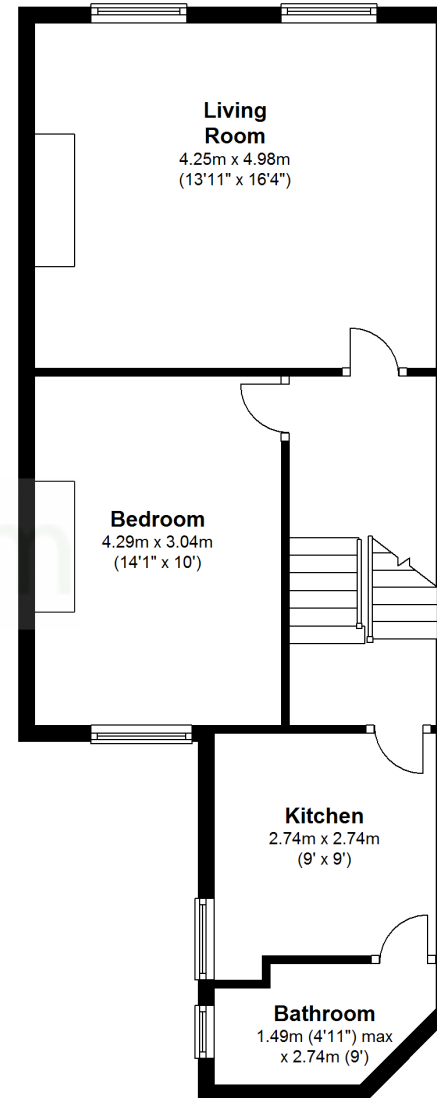

Second Floor

Approx. 54.6 sq. metres (587.3 sq. feet)

First Floor

Approx. 1.4 sq. metres (15.3 sq. feet)

rayners.com

Total area: approx. 56.0 sq. metres (602.6 sq. feet)

Whilst every effort has been made to ensure the accuracy of the floor plan contained here, measurements of doors, windows, rooms and any other item are approximate and no responsibility is taken for any error, omission or mis-statement. This Plan is for illustrative purposes only and should be used as such by any prospective purchaser.

Plan produced using PlanUp.