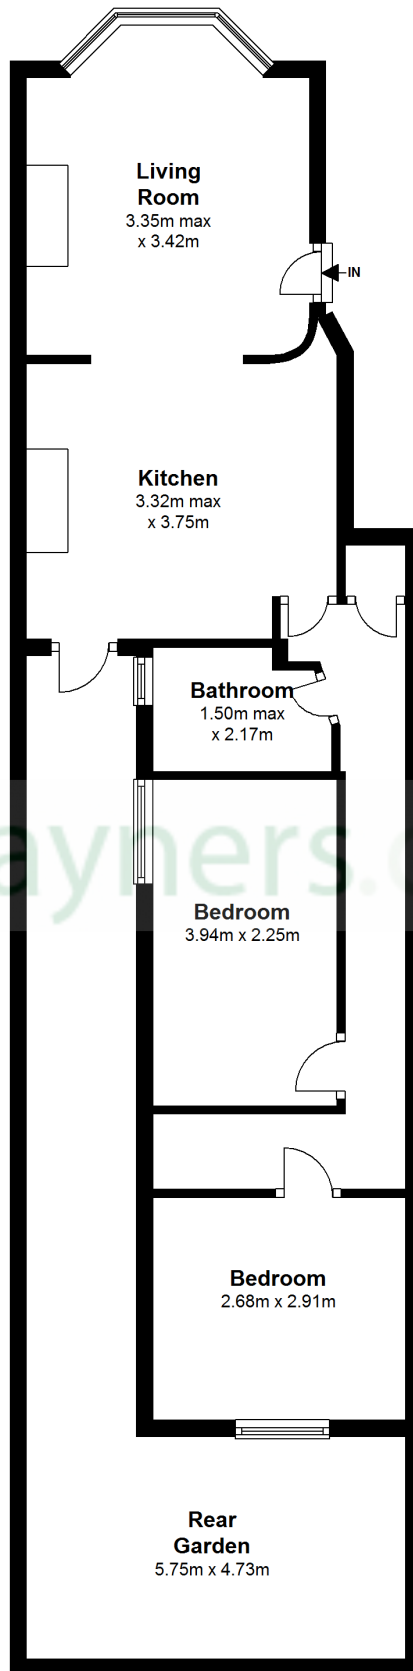

Ground Floor

Approx. 55.4 sq. metres

Total area: approx. 55.4 sq. metres

Whilst every effort has been made to ensure the accuracy of the floor plan contained here, measurements of doors, windows, rooms and any other item are approximate and no responsibility is taken for any error, omission or mis-statement. This Plan is for illustrative purposes only and should be used as such by any prospective purchaser.

Plan produced using PlanUp.