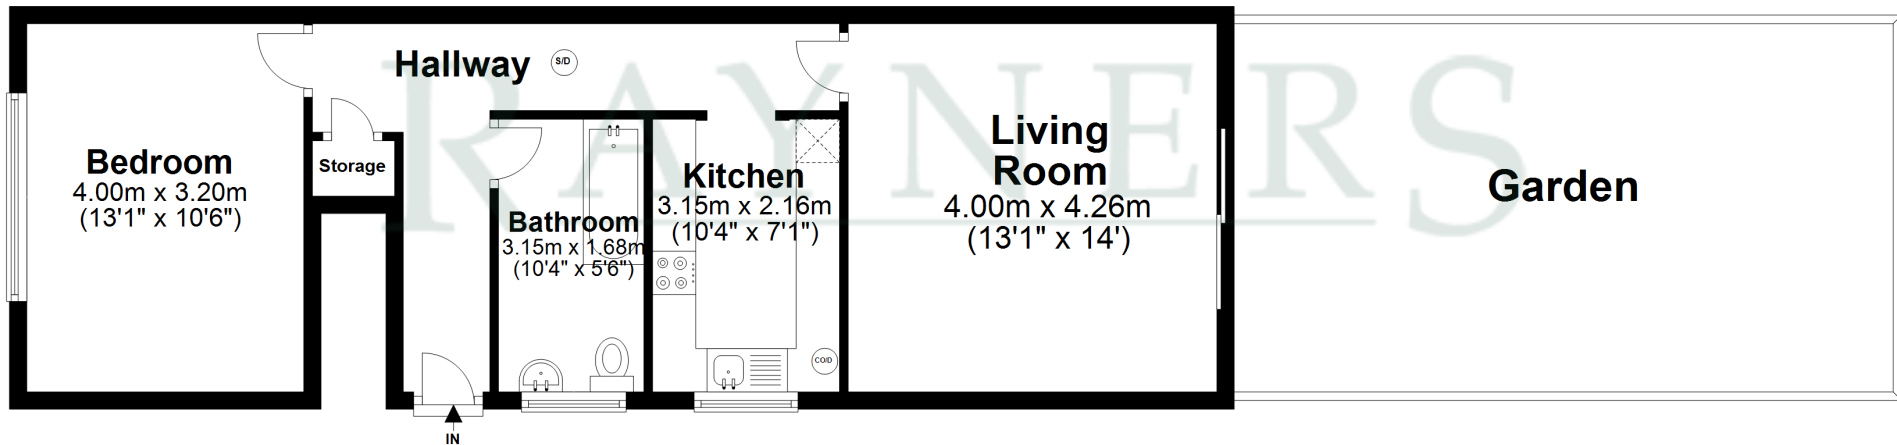

Ground Floor

Approx. 54.0 sq. metres (580.9 sq. feet)

Total area: approx. 54.0 sq. metres (580.9 sq. feet)

Whilst every effort has been made to ensure the accuracy of the floor plan contained here, measurements of doors, windows, rooms and any other item are approximate and no responsibility is taken for any error, omission or mis-statement. This Plan is for illustrative purposes only and should be used as such by any prospective purchaser.
Plan produced using PlanUp.