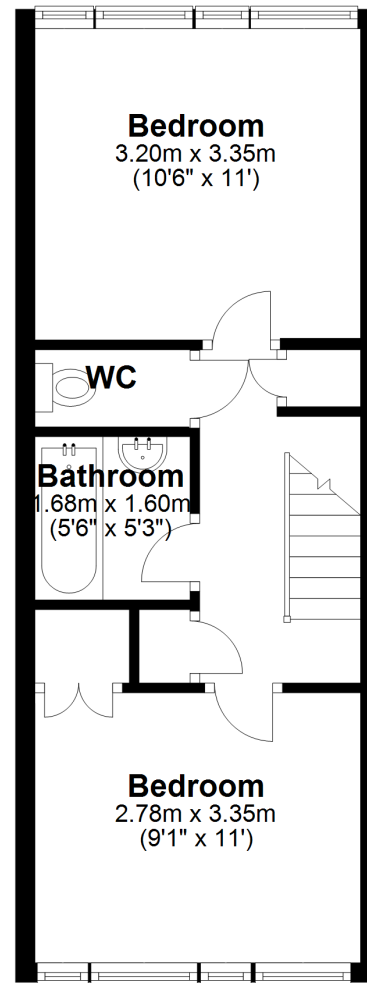

First Floor

Approx. 31.5 sq. metres (339.3 sq. feet)

Second Floor

Approx. 32.2 sq. metres (346.7 sq. feet)

Total area: approx. 63.7 sq. metres (686.0 sq. feet)

Whilst every effort has been made to ensure the accuracy of the floor plan contained here, measurements of doors, windows, rooms and any other item are approximate and no responsibility is taken for any error, omission or mis-statement. This Plan is for illustrative purposes only and should be used as such by any prospective purchaser.

Plan produced using PlanUp.