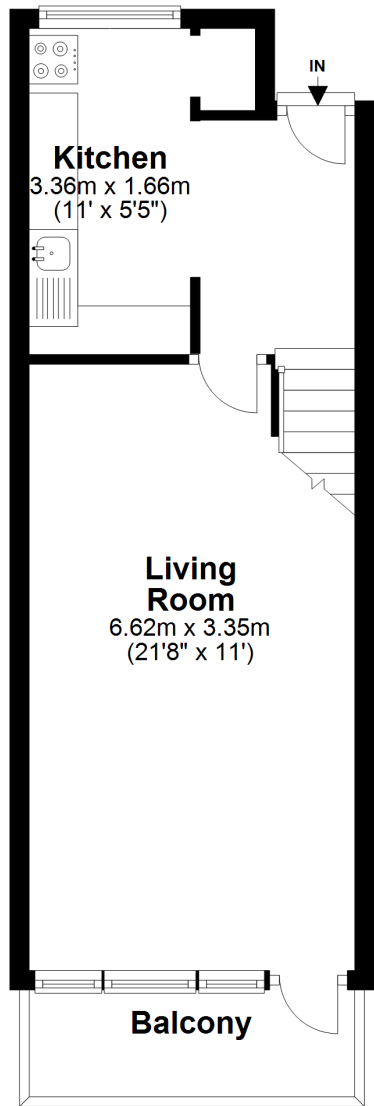

First Floor

Approx. 31.5 sq. metres (339.3 sq. feet)

Second Floor

Approx. 32.2 sq. metres (346.7 sq. feet)

Total area: approx. 63.7 sq. metres (686.0 sq. feet)

Whilst every effort has been made to ensure the accuracy of the floor plan contained here, measurements of doors, windows, rooms and any other item are approximate and no responsibility is taken for any error, omission or mis-statement. This Plan is for illustrative purposes only and should be used as such by any prospective purchaser.

Plan produced using PlanUp.