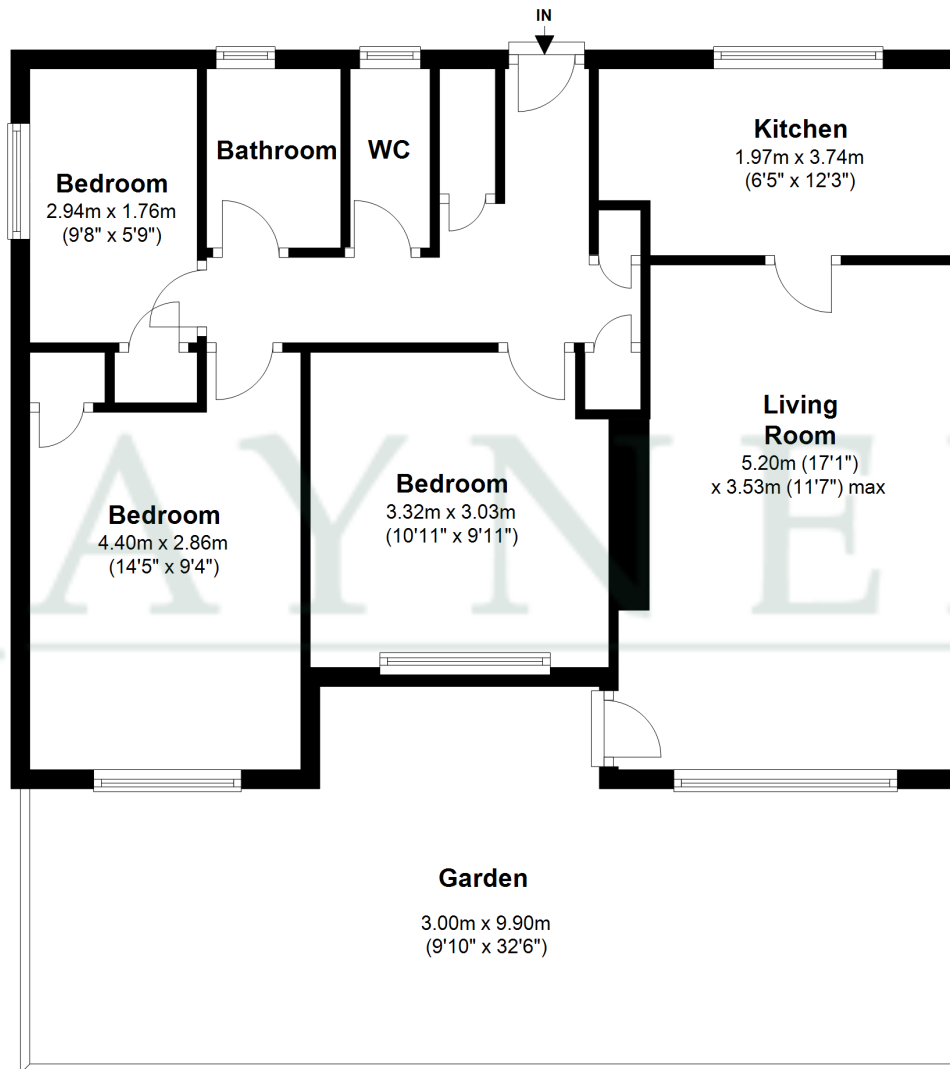

Ground Floor

Approx. 68.1 sq. metres (732.9 sq. feet)

Total area: approx. 68.1 sq. metres (732.9 sq. feet)

Whilst every effort has been made to ensure the accuracy of the floor plan contained here, measurements of doors, windows, rooms and any other item are approximate and no responsibility is taken for any error, omission or mis-statement. This Plan is for illustrative purposes only and should be used as such by any prospective purchaser.
Plan produced using PlanUp.