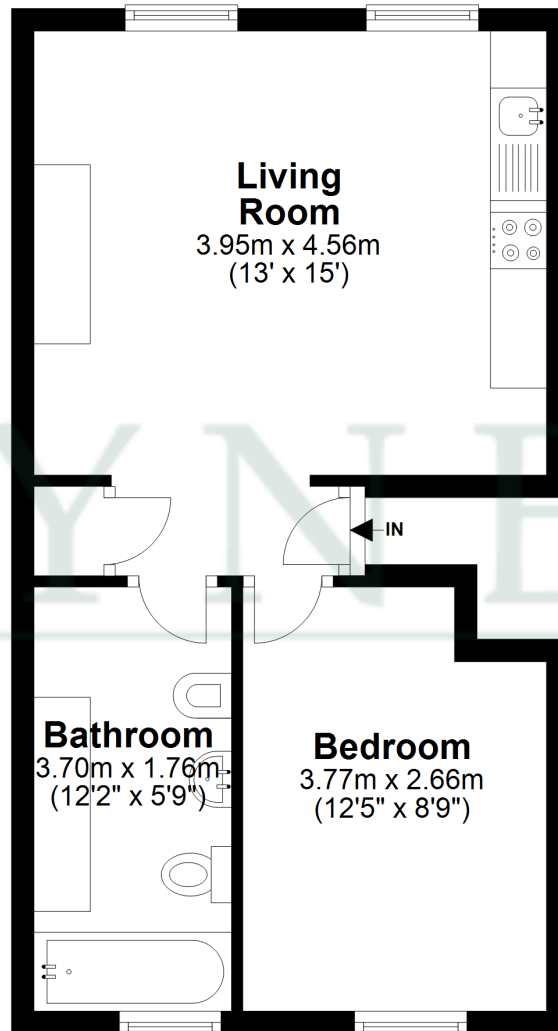

Second Floor

Approx. 37.3 sq. metres (401.7 sq. feet)

Total area: approx. 37.3 sq. metres (401.7 sq. feet)

Whilst every effort has been made to ensure the accuracy of the floor plan contained here, measurements of doors, windows, rooms and any other item are approximate and no responsibility is taken for any error, omission or mis-statement. This Plan is for illustrative purposes only and should be used as such by any prospective purchaser.

Plan produced using PlanUp.