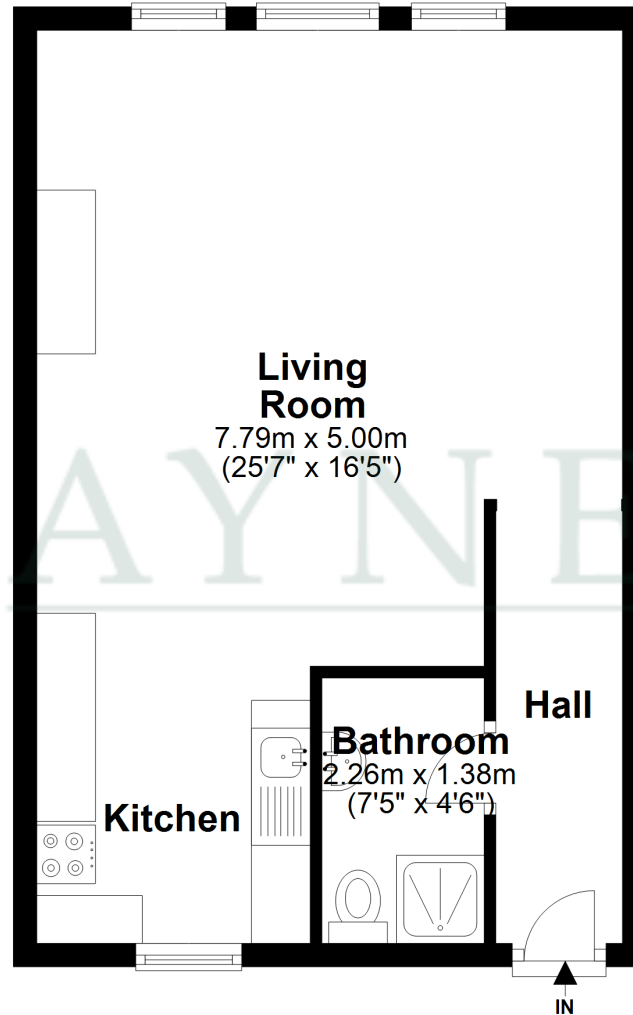

First Floor

Approx. 38.9 sq. metres (418.8 sq. feet)

Total area: approx. 38.9 sq. metres (418.8 sq. feet)

Whilst every effort has been made to ensure the accuracy of the floor plan contained here, measurements of doors, windows, rooms and any other item are approximate and no responsibility is taken for any error, omission or mis-statement.

This Plan is for illustrative purposes only and should be used as such by any prospective purchaser.

Plan produced using PlanUp.